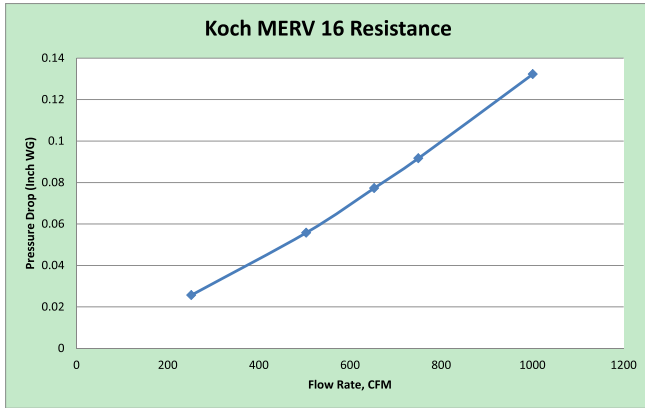

PRRS Pathogen Barrier Technical Data and Performance Specifications