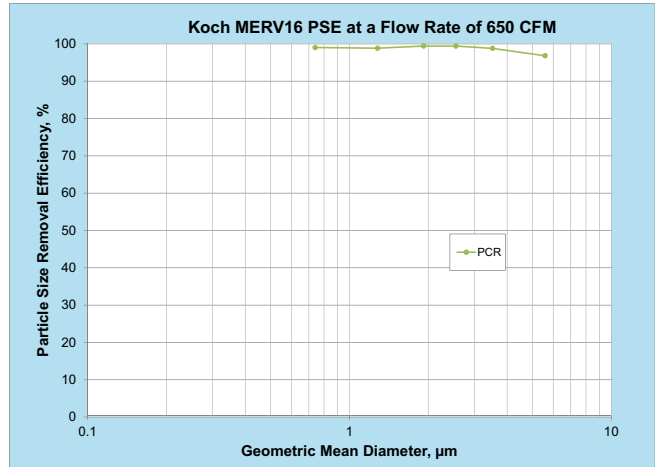

# PRRS Pathogen Barrier

High Efficiency, High Capacity Minipleat Filter

---

The **Koch PRRS Pathogen Barrier** filter has been scientifically validated to reduce the risk of PRRS virus airborne spread, giving swine facilities the comfort in the investment.

The MERV16/L6 product delivers the best overall performance in low risk applications and in climates where high air flow capacity and low resistance to airflow are important.

The PRRS Pathogen Barrier filter provides an unequalled combination of low pressure drop and high efficiency through the use of our unique minipleat design, which translates to lower energy costs to the user. Available in two sizes: 24x24x12 and 20x24x12.

## PRRS Pathogen Barrier Technical Data and Performance Specifications

Also Available

Available in two sizes:  
24x24x12 and 20x24x12.

Multiplet XL8 prefilter

Type A8 filter frames and clips

Andersen Impactor Stage Geometric Size, µm	PRRSV PCR Fractional Efficiency, %
0.26	N/A*
0.43	N/A*
0.74	99.0
1.28	98.8
1.92	99.4
2.55	99.4
3.52	98.8
5.59	96.8
*No detectable sample on upstream stage.	